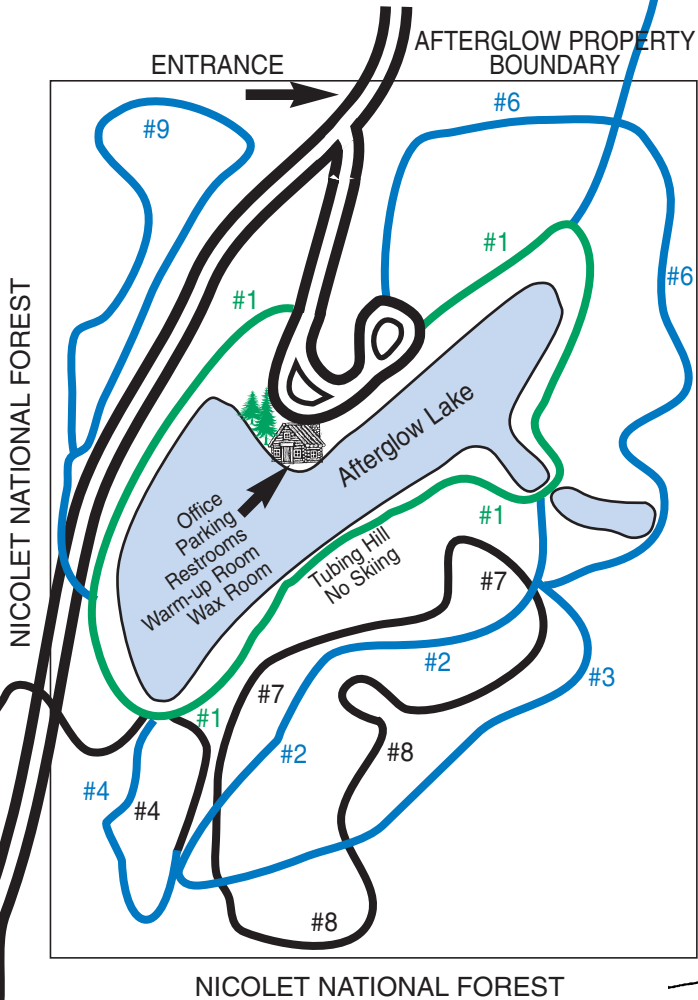

AFTERGLOW LAKE RESORT SKI TRAILS

The Phelps Ski Trail is maintained by Afterglow Lake Resort in cooperation with the U.S.D.A. Forest Service

Trail #5 is maintained by Afterglow Lake Resort in cooperation with the U.S.D.A. Forest Service.

2 miles out, 2 miles back

Snowshoe Trail Maps are available at the Main Lodge

LEGEND

- Easy – Green
- Intermediate – Blue
- ◆ Expert – Black

#1 Easy	1.6 miles
#2 Intermediate6 miles
#3 Intermediate6 miles
#4 Expert3 miles
#4 Intermediate	0.2 miles
#5 Intermediate	2.0 miles
#6 Intermediate	1.0 miles
#7 Expert6 miles
#8 Expert8 miles
#9 Intermediate	1.0 miles
Phelps Trail Expert	1.8 miles
Connecting Trail3 miles